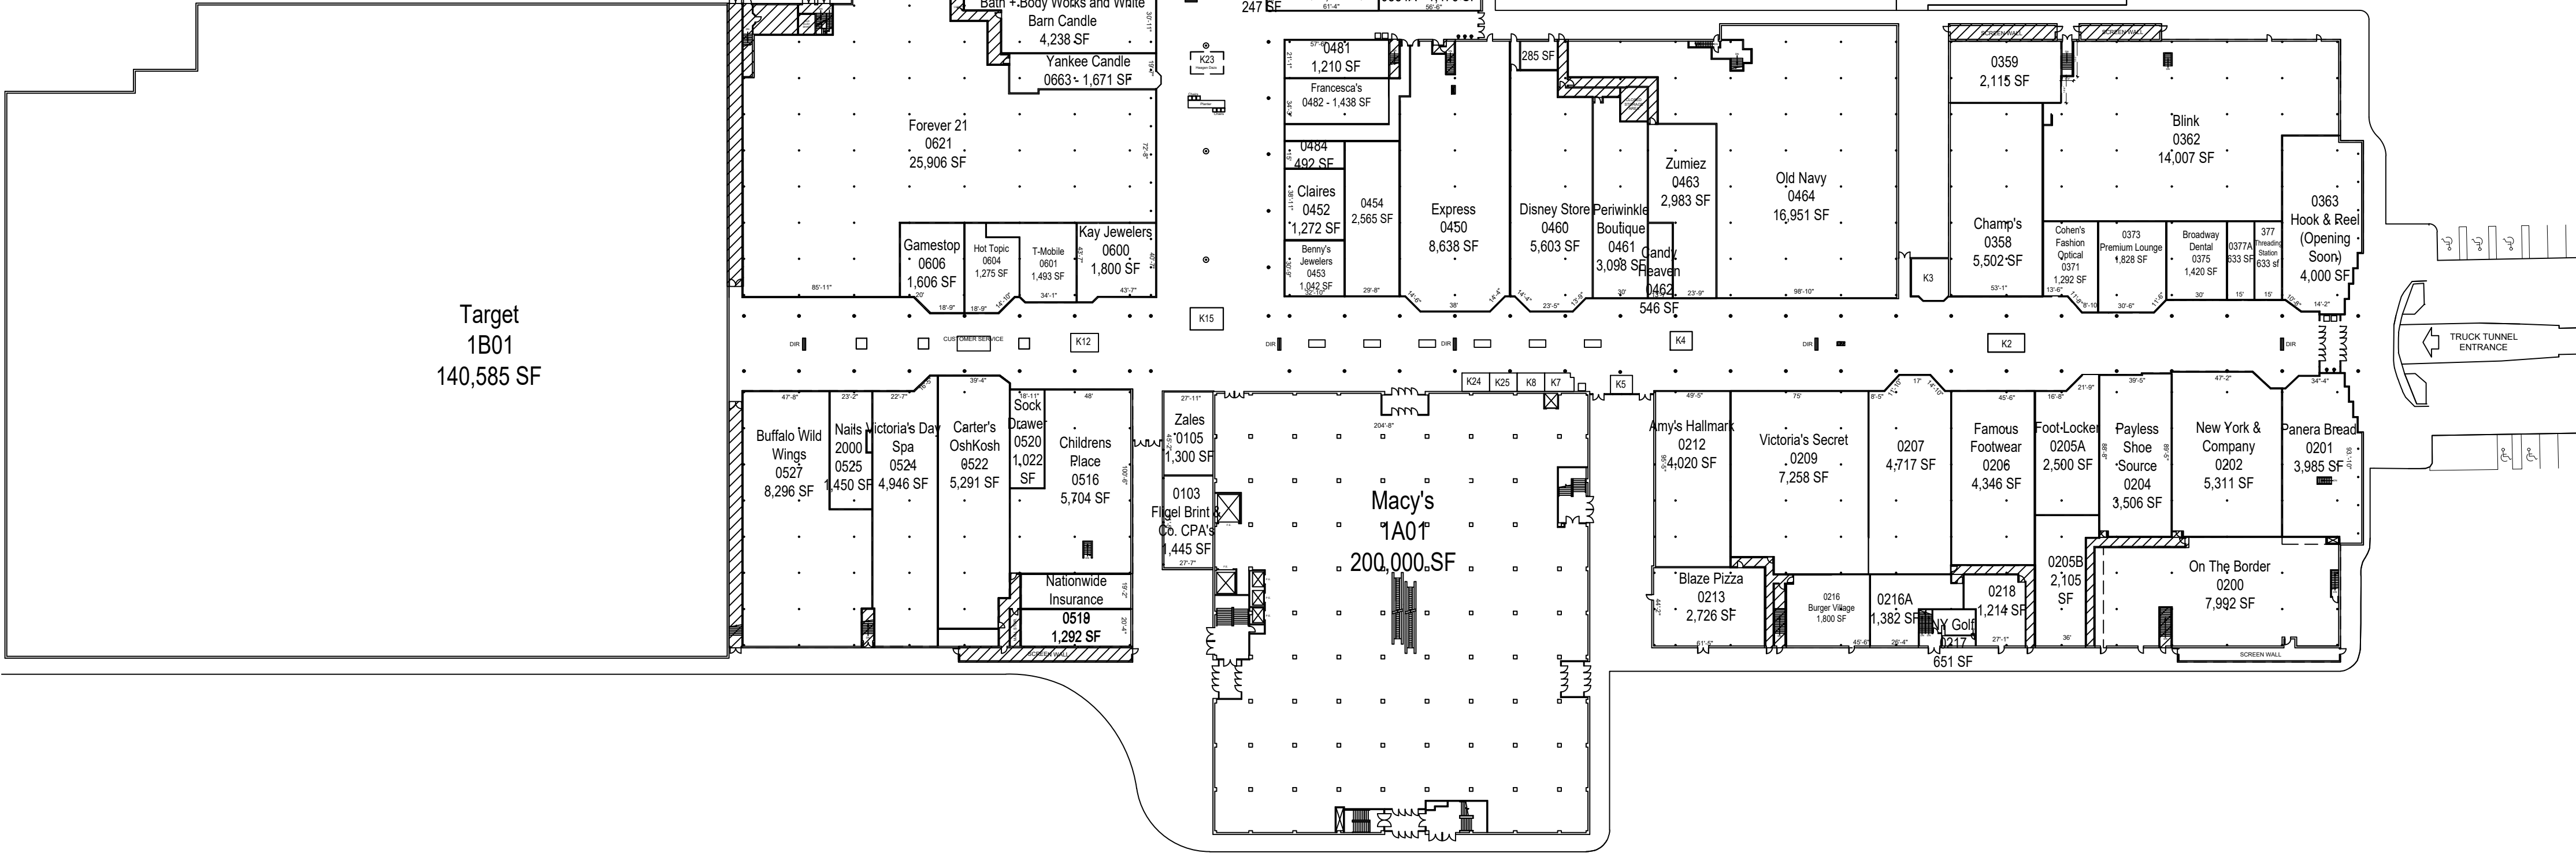

UPPER LEVEL FOOD COURT

**KIOSK TENANTS**

K02	Kung Fu Tea	200 SF
K03	436 SF	
K04	Cell Mart	120 SF
K05	120 SF	
K07	155 SF	
K08	Watch This	150 SF
K12	Cell Express	150 SF
K15	Sunglass Hut	216 SF
K19	Flamingo Pogoda	192 SF
K20	Potato Corner	150 SF
K23	Huggies Dazs	200 SF
K24	Fix A Phone	150 SF
K25	My Tees	150 SF
K26	Metro	128 SF
K27	Albin's Jewelry	128 SF

GROUND LEVEL FLOOR

GROUND LEVEL LEASE PLAN AND SECOND LEVEL FOOD COURT

May, 2019