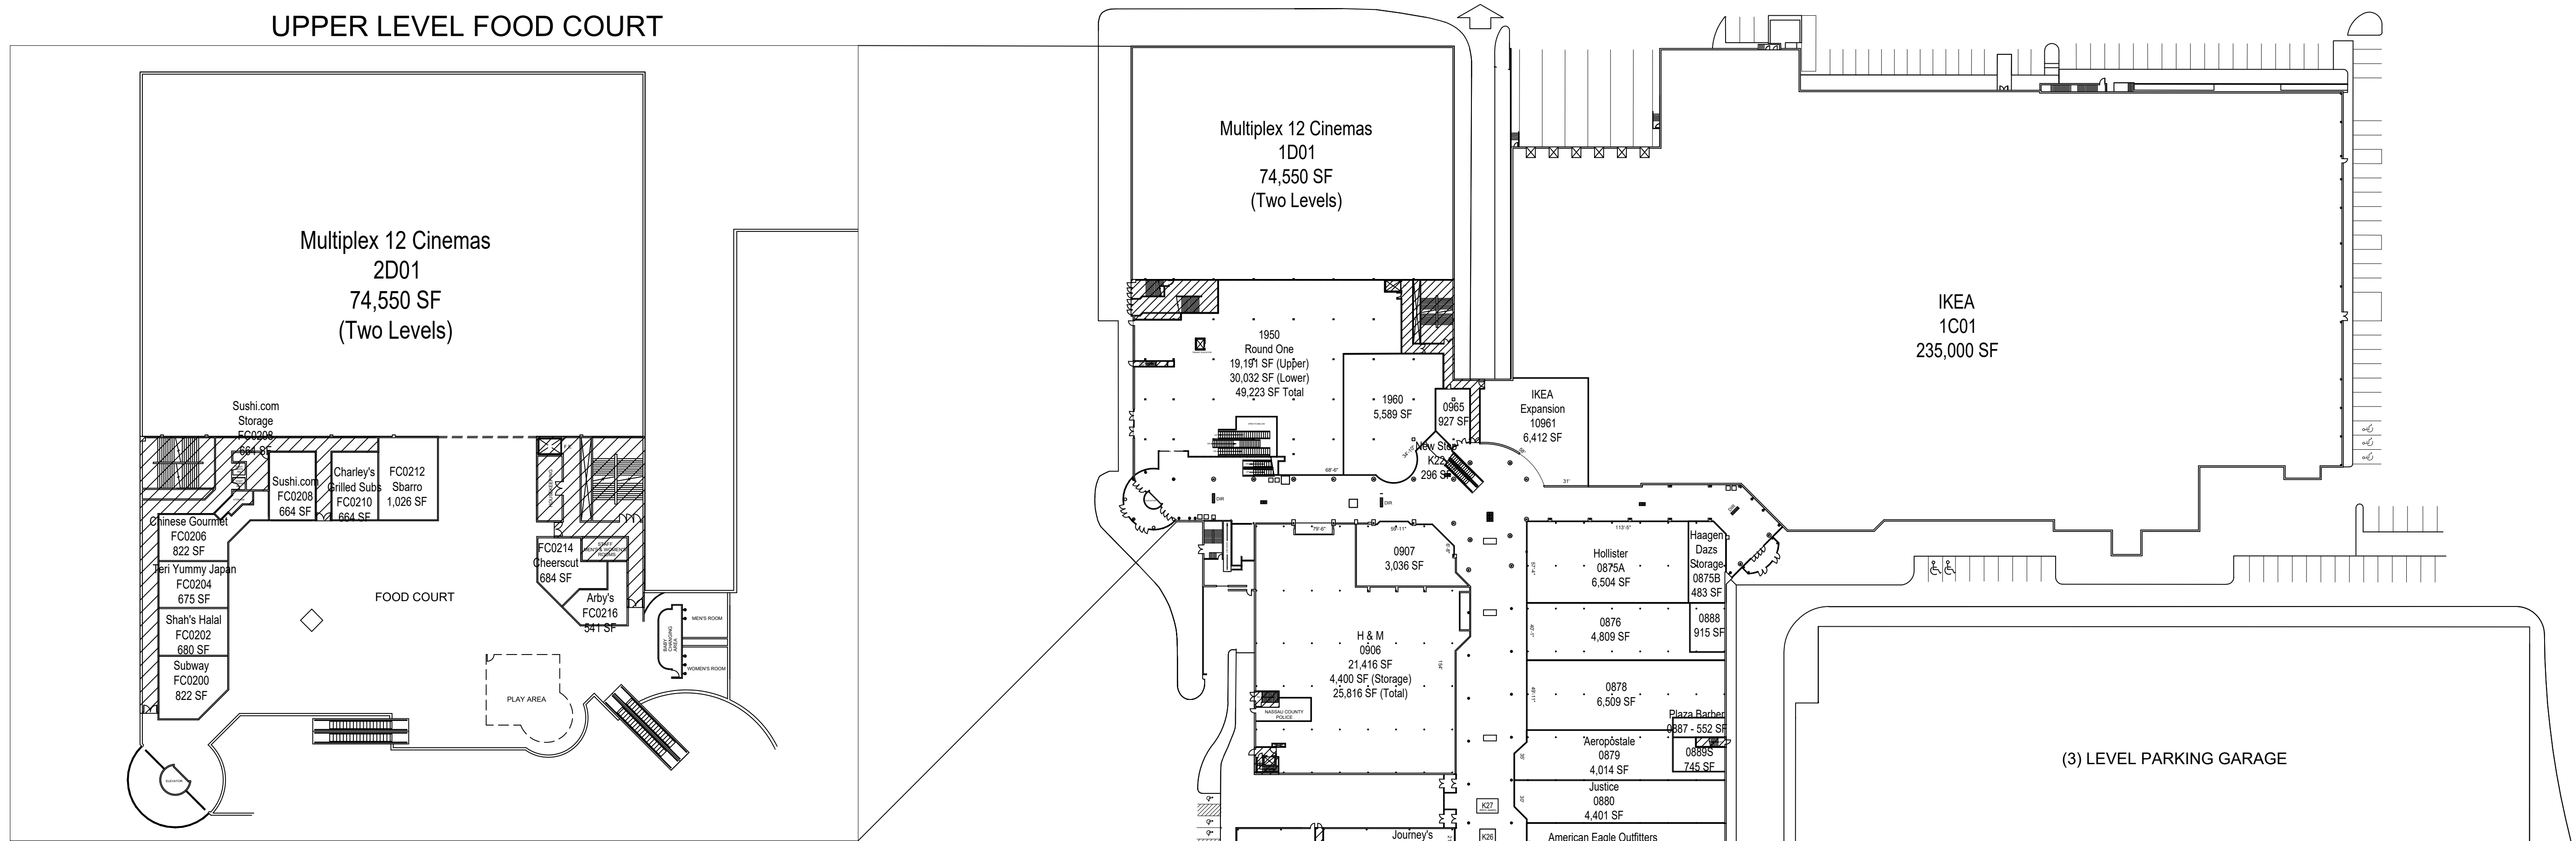

UPPER LEVEL FOOD COURT

**KIOSK TENANTS**

K02	Kung Fu Tea	200 SF
K03	436 SF	
K04	Cell Mart	120 SF
K05	120 SF	
K07	155 SF	
K08	Watch This	150 SF
K12	Cell Express	150 SF
K15	Sunglass Hut	216 SF
K19	Flamingo Pogoda	192 SF
K20	Potato Corner	150 SF
K23	Huggies Dazs	200 SF
K24	Fix A Phone	150 SF
K25	My Tees	150 SF
K26	Metro	128 SF
K27	Albin's Jewelry	128 SF

GROUND LEVEL FLOOR

GROUND LEVEL LEASE PLAN AND SECOND LEVEL FOOD COURT

May, 2019